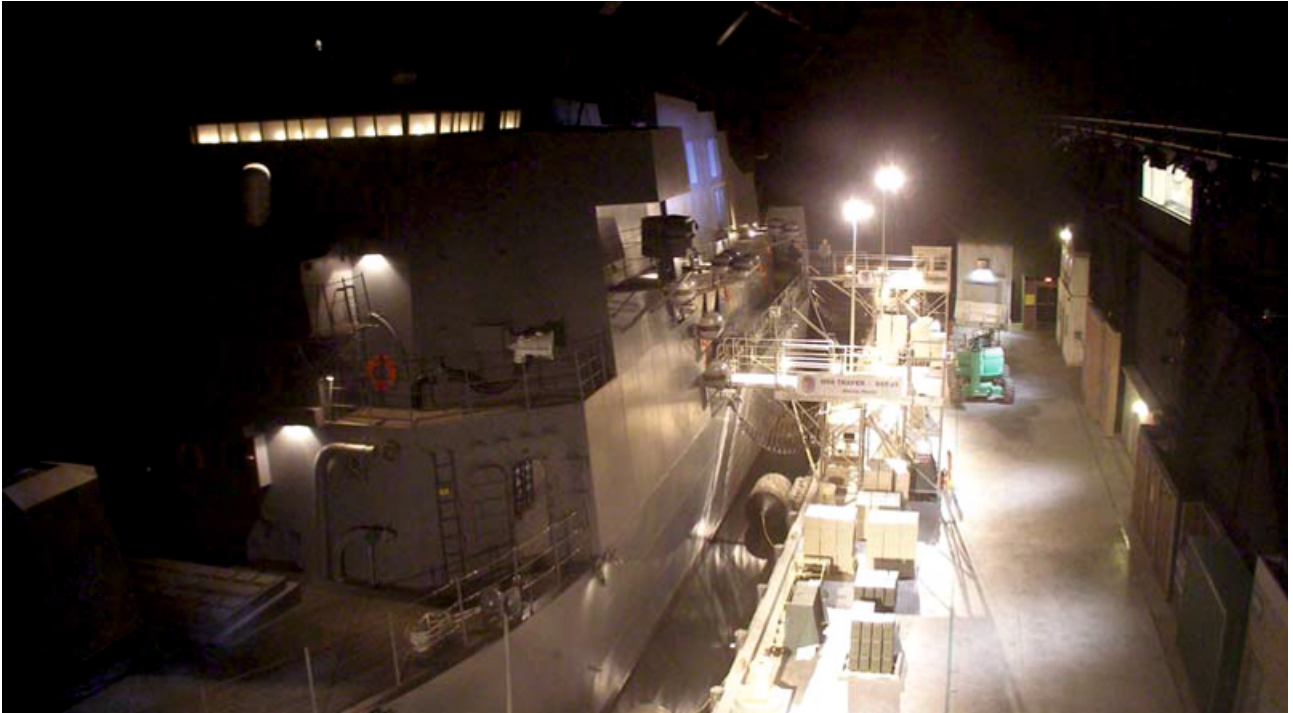

U.S. Navy Battle Stations 21 Complex Recruit Training Command Center

Great Lakes, Illinois, USA

Maritime FIRETRAINER® T-1000

352 recruits at a time will train on this replica of an Arleigh Burke Class destroyer by conducting a mock 12-hour mission on the, with man overboard, fire fighting, flooding, and mass casualty drills.

- 4 Fires
- 4 Flare-up Fire Effects

Delivered: First Quarter of 2007

Fueled by: Natural Gas

KFT™