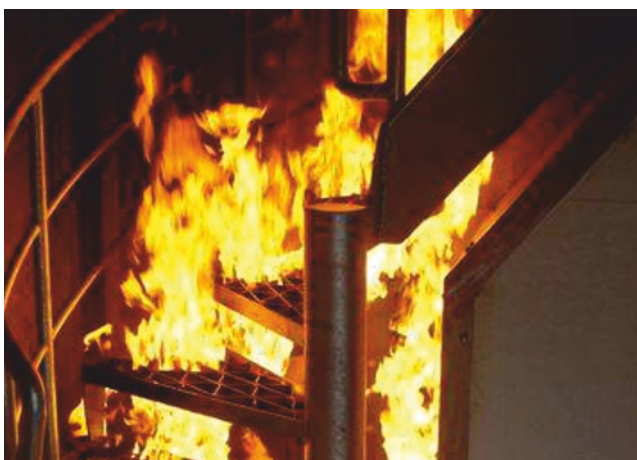

Staircase Fire